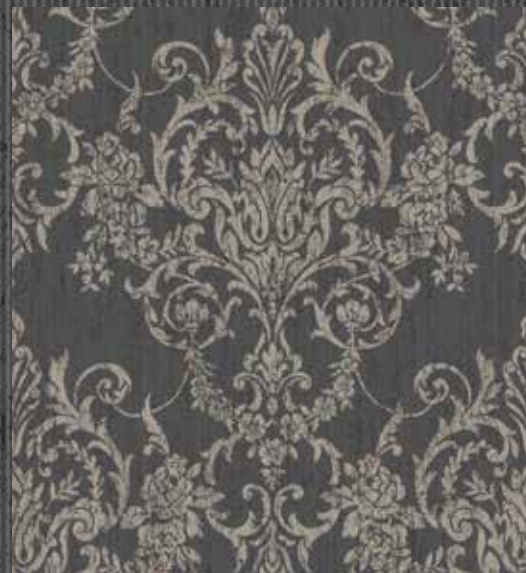

# Empress Scroll

This enchanting scroll features a subtle metallic design overlaid on an embossed, matte, textured background. Easy to apply, this high quality non-woven vinyl wallpaper would look great as a feature wall or equally good when used to decorate a whole room with the coordinating plain.

# Victorian Damask

This beautiful Victorian Damask Wallpaper will add a stylish finishing touch to any room. The design features a distressed metallic damask on a matte, textured background for a contemporary feel. This high quality vinyl wallpaper would look great when used to create a feature wall or to decorate an entire room in most rooms of your home

104965 Victorian Damask Gold

103030 Victorian Damask Rose Gold

103029 Victorian Damask Silver

103028 Victorian Damask Black / Gold

103031 Victorian Damask Duck Egg

# Mercury Stripe

This opulent Mercury Stripe wallpaper features a wide stripe design on a matte textured background and infused with subtle metallic. Easy to apply, this high quality wallpaper would look great as a feature wall or equally good when used to decorate a whole room and can be hung vertically or horizontally.